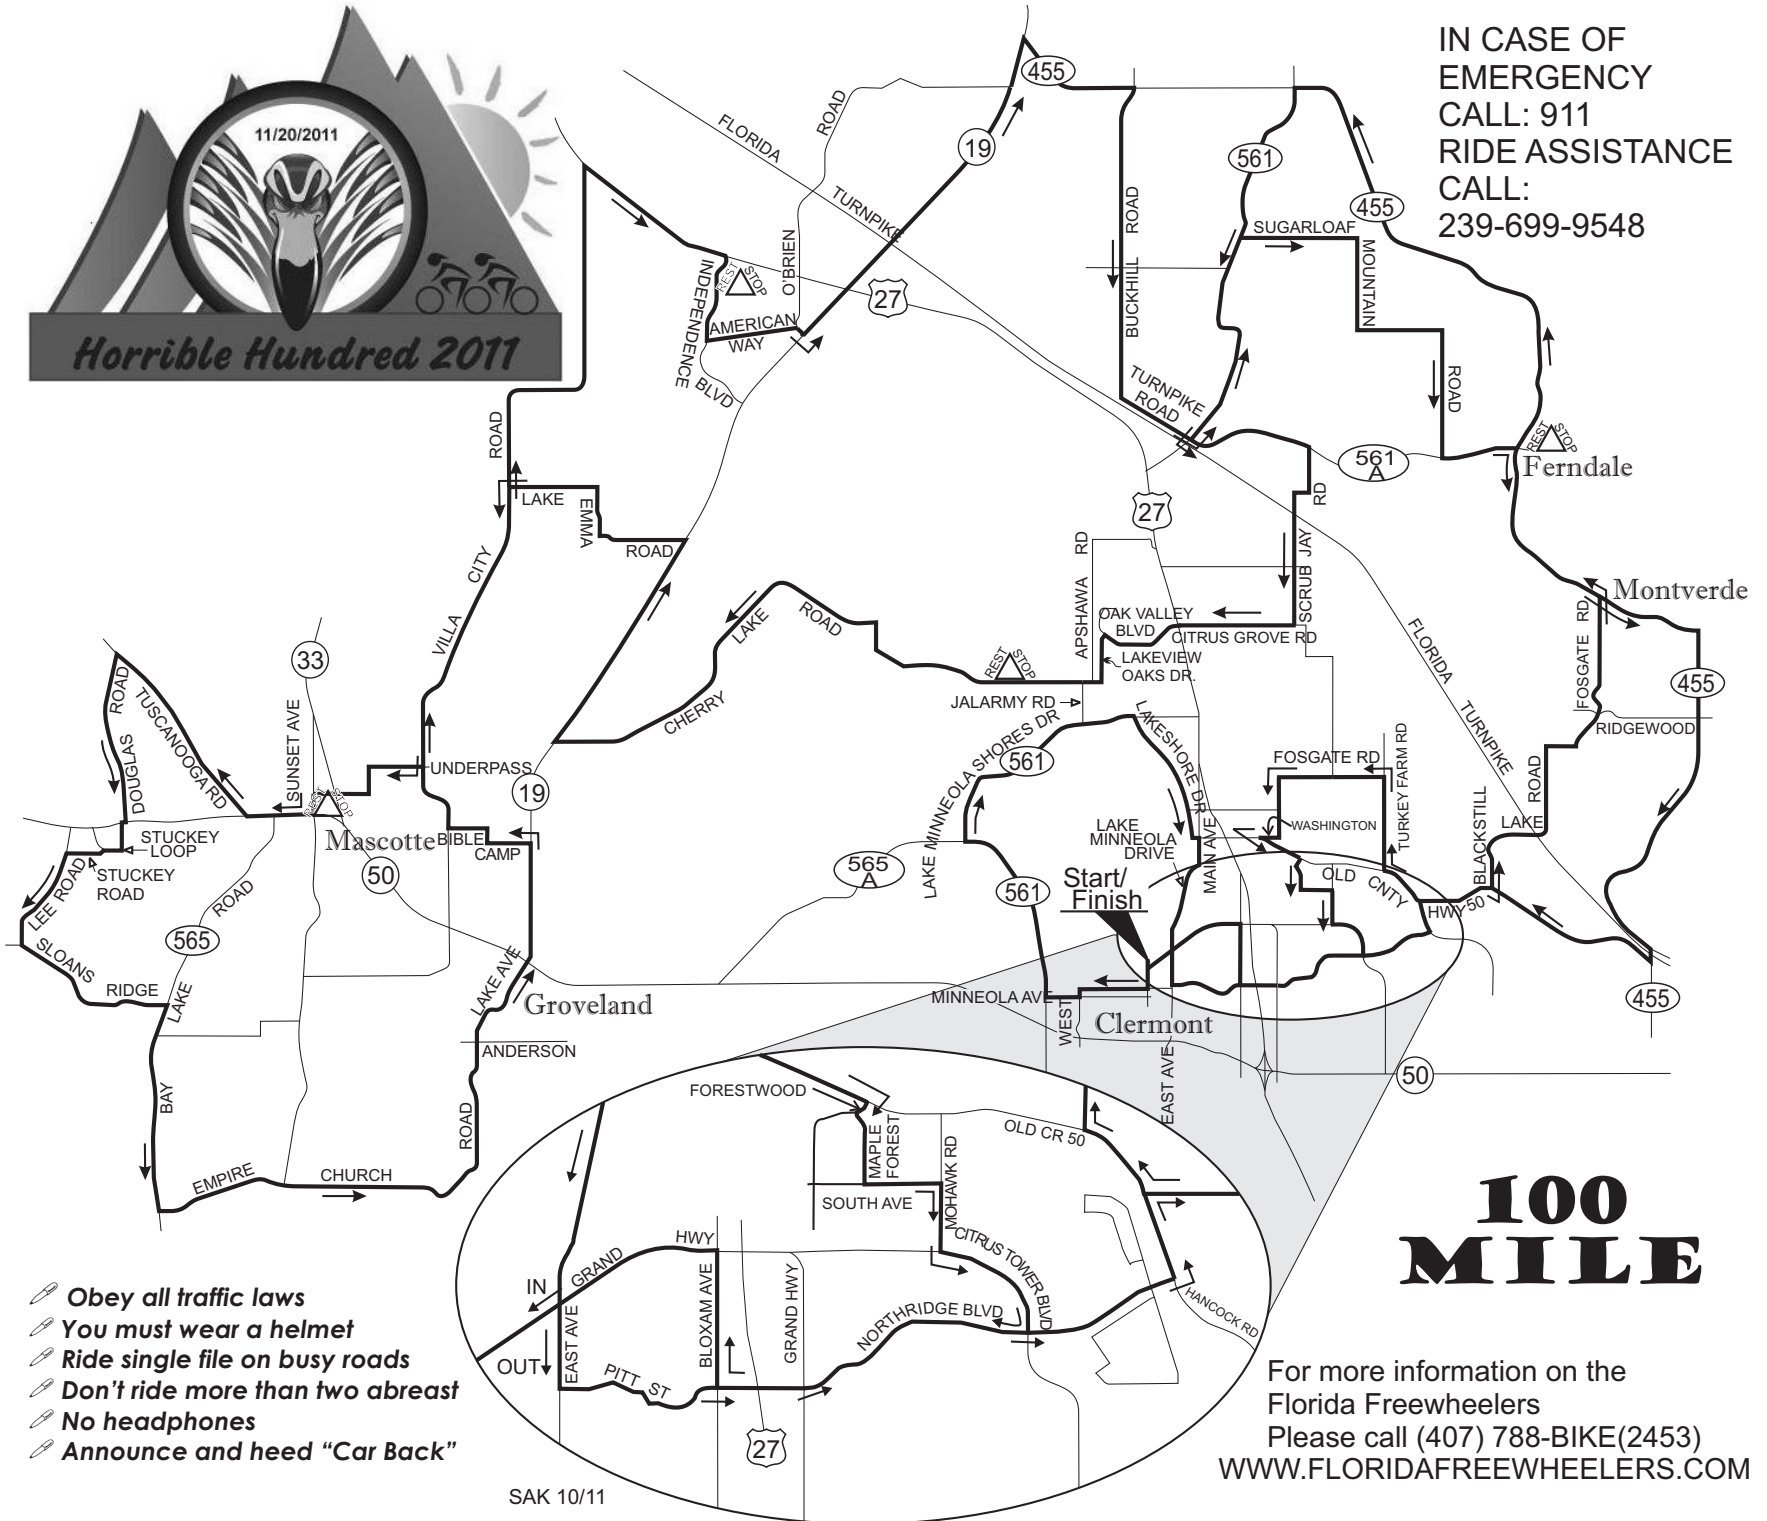

IN CASE OF
EMERGENCY
CALL: 911
RIDE ASSISTANCE
CALL:
239-699-9548

- Obey all traffic laws
- You must wear a helmet
- Ride single file on busy roads
- Don't ride more than two abreast
- No headphones
- Announce and heed "Car Back"

**100
MILE**

For more information on the
Florida Freewheelers
Please call (407) 788-BIKE(2453)
WWW.FLORIDAFREEWHEELERS.COM